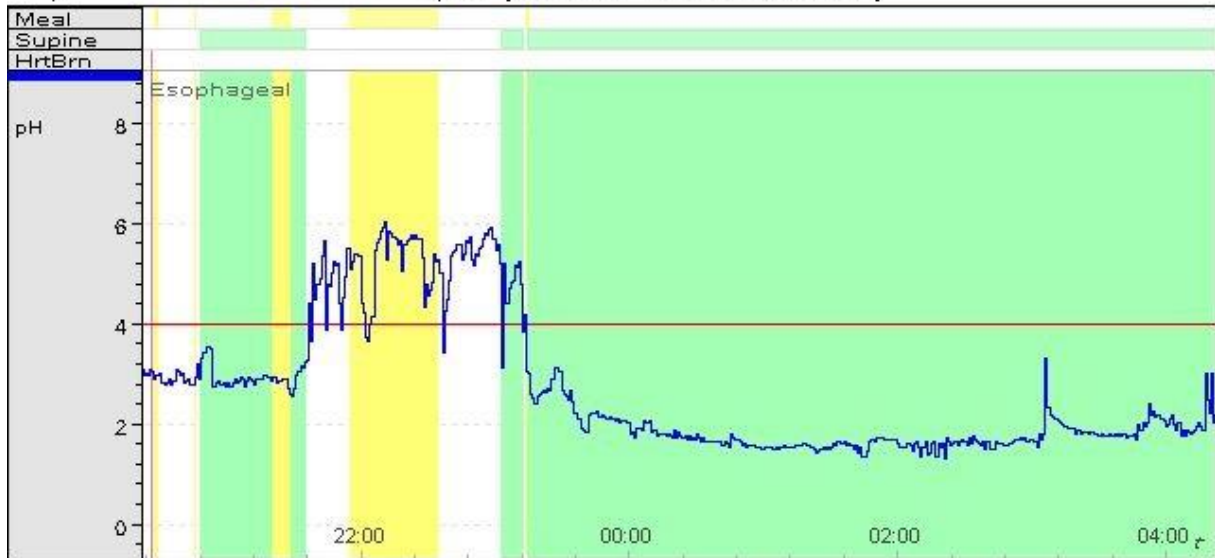

pH - [ Versaflex 4/29/2014 10:51 PM ]

pH - [ Versaflex 4/29/2014 10:51 PM ]

Despa, Florin Mircea 1871212115203 pH - [ Versaflex 4/29/2014 10:51 PM ]

Despa, Florin Mircea 1871212115203 pH - [ Versaflex 4/29/2014 10:51 PM ]