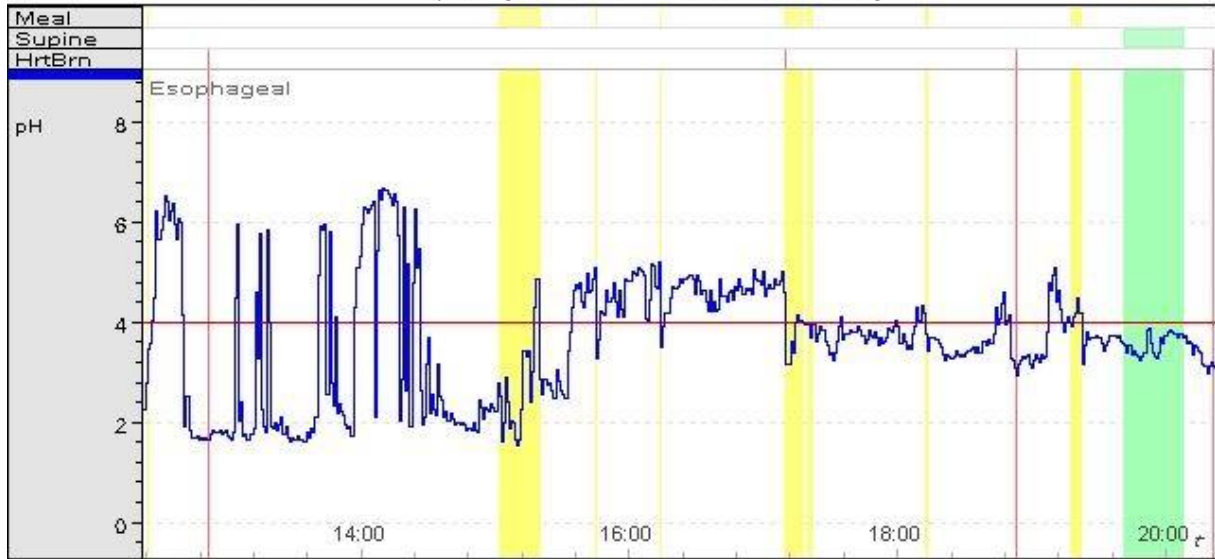

pH - [ Versaflex 4/29/2014 10:51 PM ]

pH - [ Versaflex 4/29/2014 10:51 PM ]

Despa, Florin Mircea 1871212115203 pH - [ Versaflex 4/29/2014 10:51 PM ]

Despa, Florin Mircea 1871212115203 pH - [ Versaflex 4/29/2014 10:51 PM ]