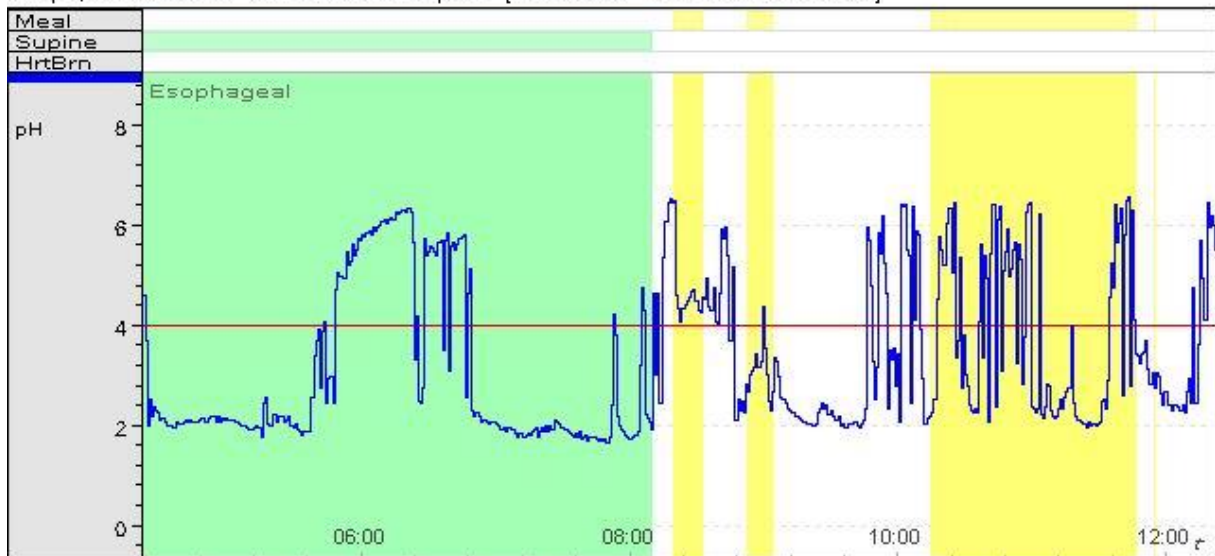

pH - [ Versaflex 4/29/2014 10:51 PM ]

pH - [ Versaflex 4/29/2014 10:51 PM ]

Despa, Florin Mircea 1871212115203 pH - [ Versaflex 4/29/2014 10:51 PM ]

Despa, Florin Mircea 1871212115203 pH - [ Versaflex 4/29/2014 10:51 PM ]